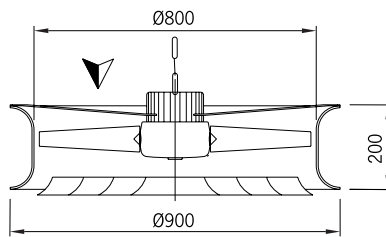

MP800

Air Scatter

PERFORMANCE

MODEL	V	m ³ /h	KW	A	RPM	PROTECTION IP	dB (A) (at 6 m)	Kg
MP800 single-phase	230	11.000	0,18	1,54	700	55	66	22
MP800 three-phase	230 / 400	11.000	0,18	1,44 / 0,83	700	55	66	22

- Single (230V) or three-phase (400V) motors
- Supplied with ceiling fixing chains
- Ideal for large heated premises
- Each scatter covers an area of 200 m²

DIMENSIONS (mm)

MODEL	Ø A	B	Ø C
MP800	915	180	800