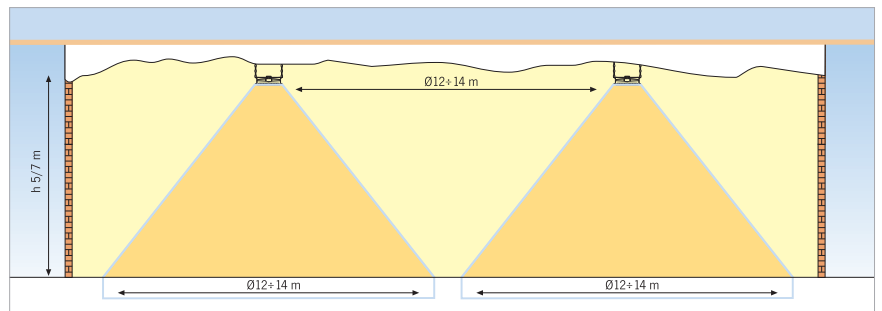

INSTALLATION