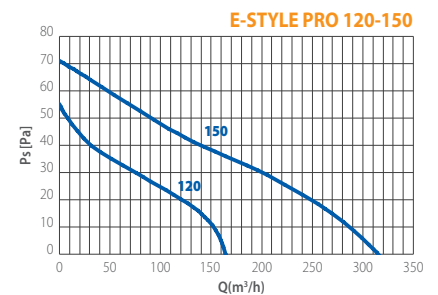

CURVES

VERSIONS

BASE - On/off through light or remote control switch.

TIMER - Integral electronic timer adjustable from 3 to 25 minutes.

MHT - Humidity control, adjustable from 40 to 80% of R.H. and Timer adjustable from 3 to 25 min.

MHY - Smart Humidity control automatic progressive increase/decrease of fan speed according to the percentage of R.H.

SELV - SELV 12 V a.c. (for size 100 only)