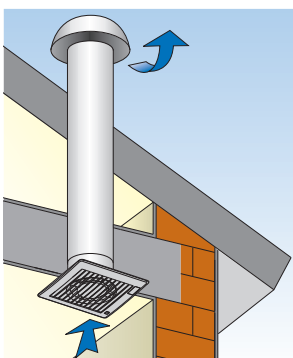

**MHY** - Smart Humidity control automatic progressive increase/decrease of fan speed according to the percentage of R.H.

**SELV** - SELV 12 V a.c. (for size 100 only)

### INSTALLATION

WALL

CEILING