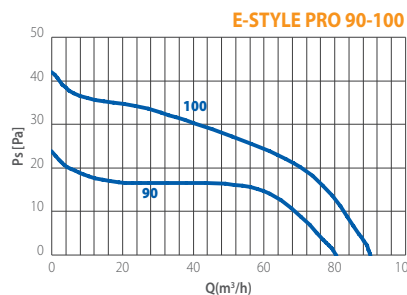

CURVES

VERSIONS

BASE - On/off through light or remote control switch.

TIMER - Integral electronic timer adjustable from 3 to 25 minutes.

MHT - Humidity control, adjustable from 40 to 80% of R.H. and Timer adjustable from 3 to 25 min.

MHY - Smart Humidity control automatic progressive increase/decrease of fan speed according to the percentage of R.H.

SELV - SELV 12 V a.c. (for size 100 only)