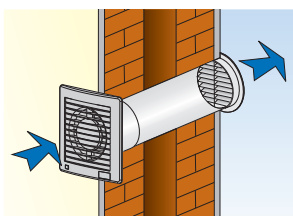

INSTALLATION

WALL